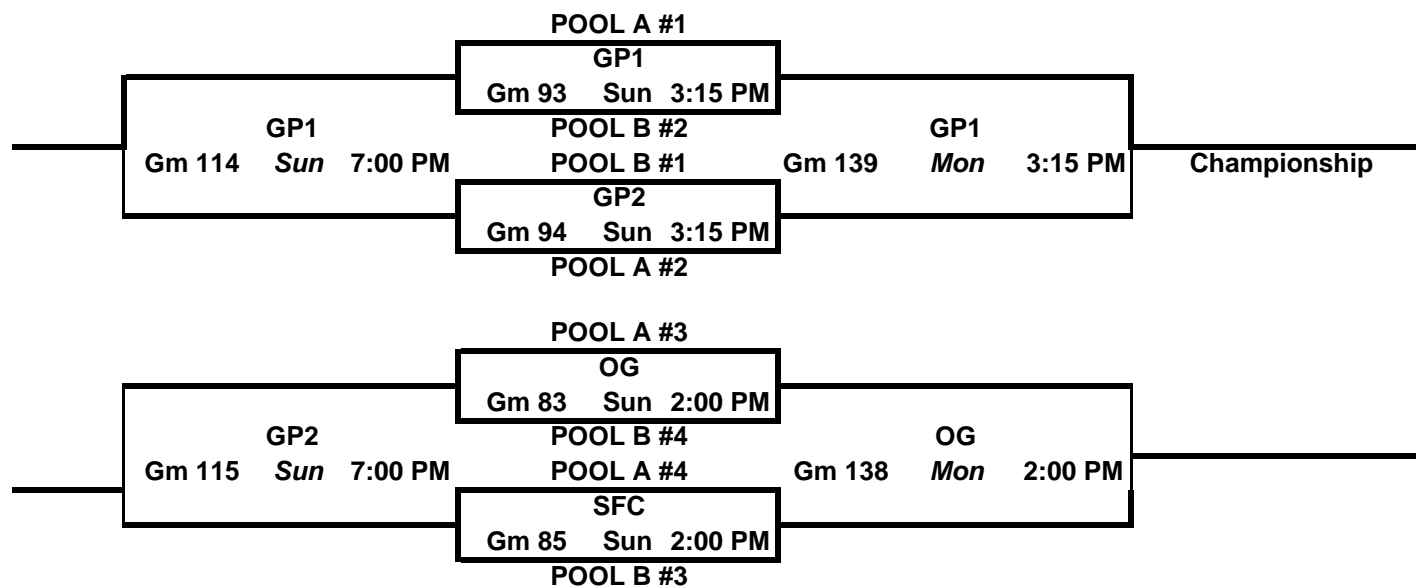

MLK 2010 - 9th Grade Pools

POOL A			Win	Loss	Score +/-
1	GLACIER PEAK		1	0	11
2	LADY BLUES		1	0	14
3	WOODINVILLE		0	1	-11
4	EASTLAKE		0	1	-14

POOL B			Win	Loss	Score +/-
1	ROTARY STYLES		1	0	20
2	TRIPLE THREAT		1	0	17
3	INGLEMOOR		0	1	-20
4	JUANITA		0	1	-17

School Key	
NG-	Snohomish H.S. New Gym
OG-	Snohomish HS Old Gym
GP1-	Glacier Peak H.S.
GP2-	Glacier Peak H.S.
GP3-	Glacier Peak H.S.
VV-	Valley View Middle School
SFC-	Freshman Campus