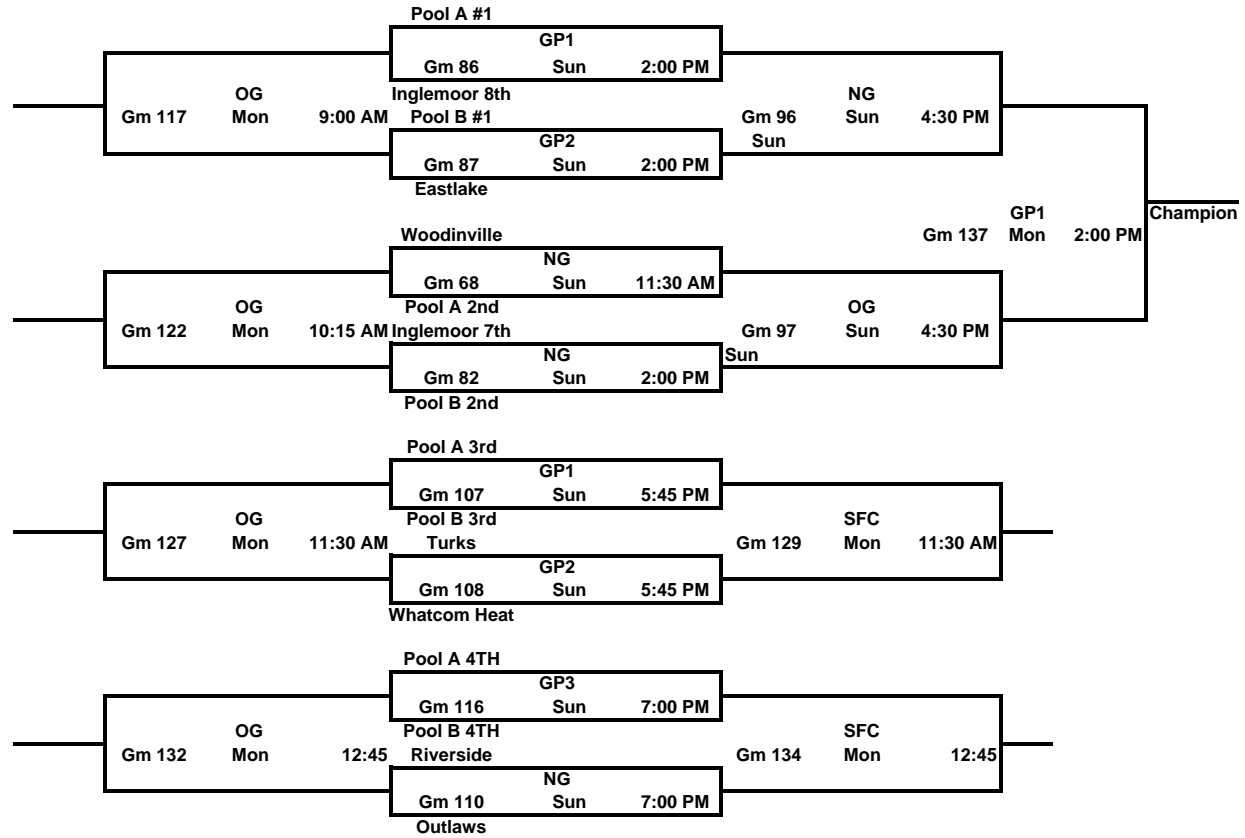

MLK 2010 - 8th Grade Pools

Pool A		Win	Loss	Score +/-
1	Glacier Peak	2	0	40
2	Newport	1	0	20
3	Redmond	0	1	-20
4	Juanita	0	2	-40

Pool B		Win	Loss	Score +/-
1	Kent Jayhawks	1	1	-10
2	Bellevue	0	1	-6
3	Issaquah	1	0	19
4	Cascade	1	1	-3

POOL C		Win	Loss	Score +/-
1	Inglemoor(8th)	2	0	40
2	Woodinville	2	0	40
3	Auburn Riverside	0	2	-40
4	Turks	0	2	-40

POOL D		Win	Loss	Score +/-
1	Whatcom Heat	1	1	-16
2	Eastlake	1	1	16
3	Inglemoor(7th)	2	0	23
4	Outlaws	0	2	-23

MLK 2010 - 8th Grade Brackets

School Key	
NG-	Snohomish H.S. New Gym
OG-	Snohomish HS Old Gym
GP1-	Glacier Peak H.S.
GP2-	Glacier Peak H.S.
GP3-	Glacier Peak H.S.
VV-	Valley View Middle School
SFC-	Freshman Campus