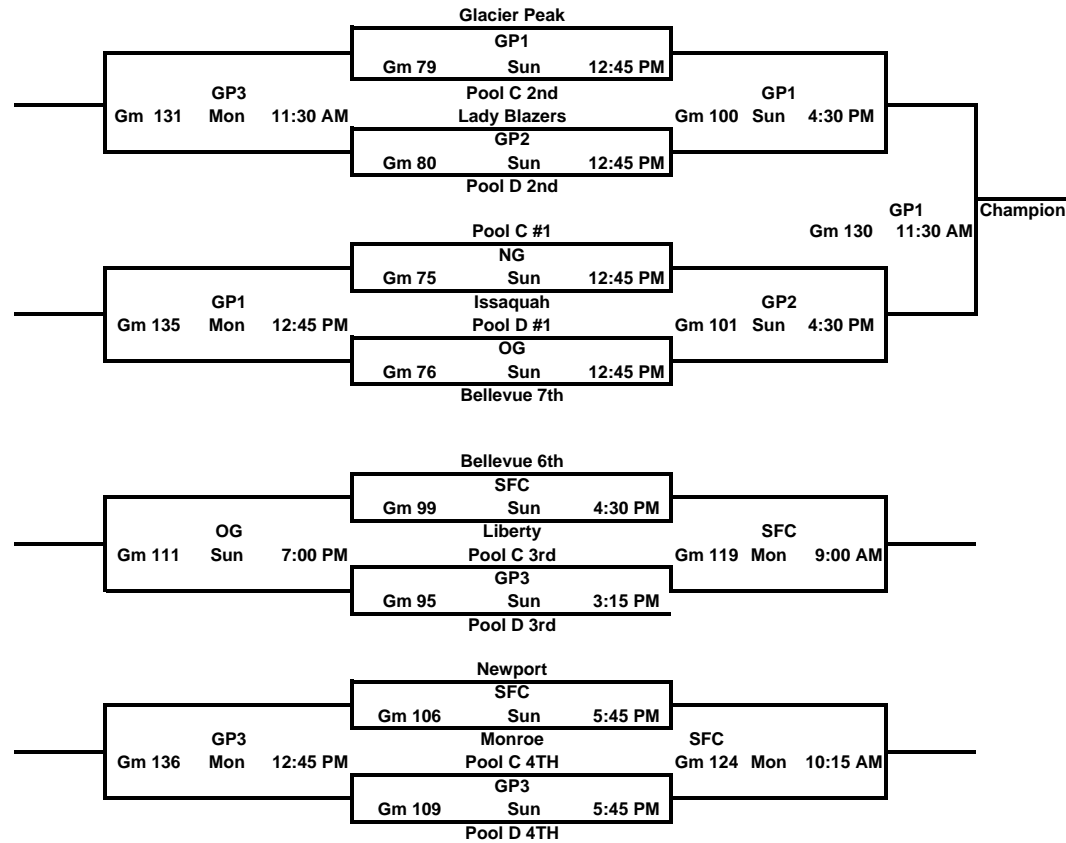

MLK 2010 - 7th Grade Pools

Pool A	Win	Loss	Score +/-
1 Glacier Peak	2	0	40
2 Issaquah	2	0	37
3 Newport	0	2	-40
4 Bellevue 6th	0	2	-37

Pool B	Win	Loss	Score +/-
1 Liberty	1	1	-6
2 Bellevue	1	1	17
3 Monroe	0	2	-27
4 Lady Blazers	2	0	16

POOL C	Win	Loss	Score +/-
1 Snohomish	1	1	9
2 Eastlake	0	1	-3
3 Advantage	1	0	5
4 Juanita	1	1	-11

POOL D	Win	Loss	Score +/-
1 Lady Blues	2	0	40
2 Auburn Riverside	1	0	20
3 Woodinville	0	1	-20
4 Turks	0	2	-40

MLK 2010 - 7th Grade Brackets

School Key
NG- Snohomish H.S. New Gym
OG- Snohomish HS Old Gym
GP1- Glacier Peak H.S.
GP2- Glacier Peak H.S.
GP3 - Glacier Peak H.S.
VV- Valley View Middle School
SFC- Freshman Campus