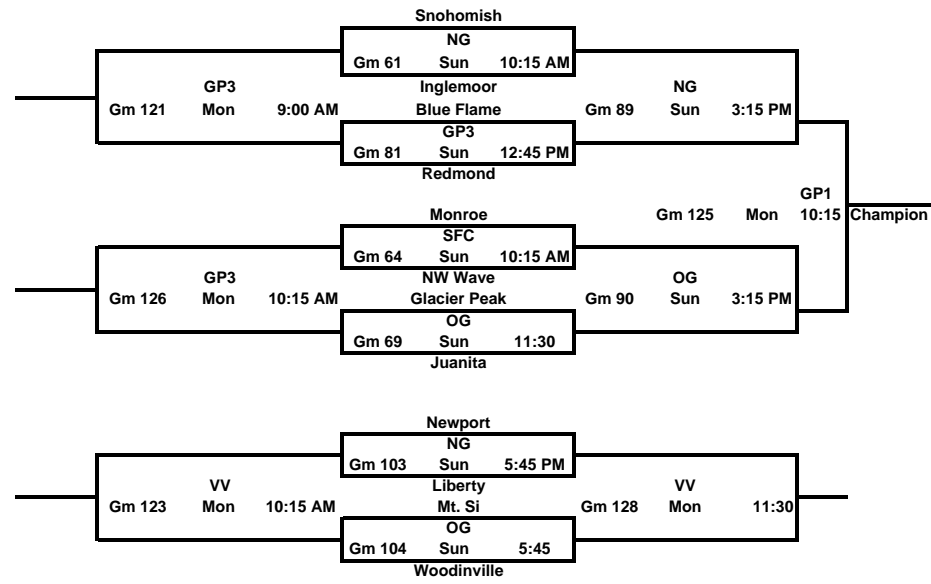

MLK 2010 - 6th Grade Pools

Pool A		Win	Loss	Score +/-
1	NW Wave	1	1	7
2	Snohomish	2	0	33
3	Newport	0	2	-40

Pool B		Win	Loss	Score +/-
1	Blue Flame	2	0	40
2	Liberty	0	2	-26
3	Juanita	1	1	-14

POOL C		Win	Loss	Score +/-
1	Inglemoor	1	1	5
2	Monroe	2	0	29
3	Mt Si	0	2	-34

POOL D		Win	Loss	Score +/-
1	Glacier Peak	2	0	15
2	Redmond	1	1	0
3	Woodinville	0	2	-15

MLK 2010 - 6th Grade Brackets

School Key	
NG-	Snohomish H.S. New Gym
OG-	Snohomish HS Old Gym
GP1-	Glacier Peak H.S.
GP2-	Glacier Peak H.S.
GP3-	Glacier Peak H.S.
VV-	Valley View Middle School
SFC-	Freshman Campus